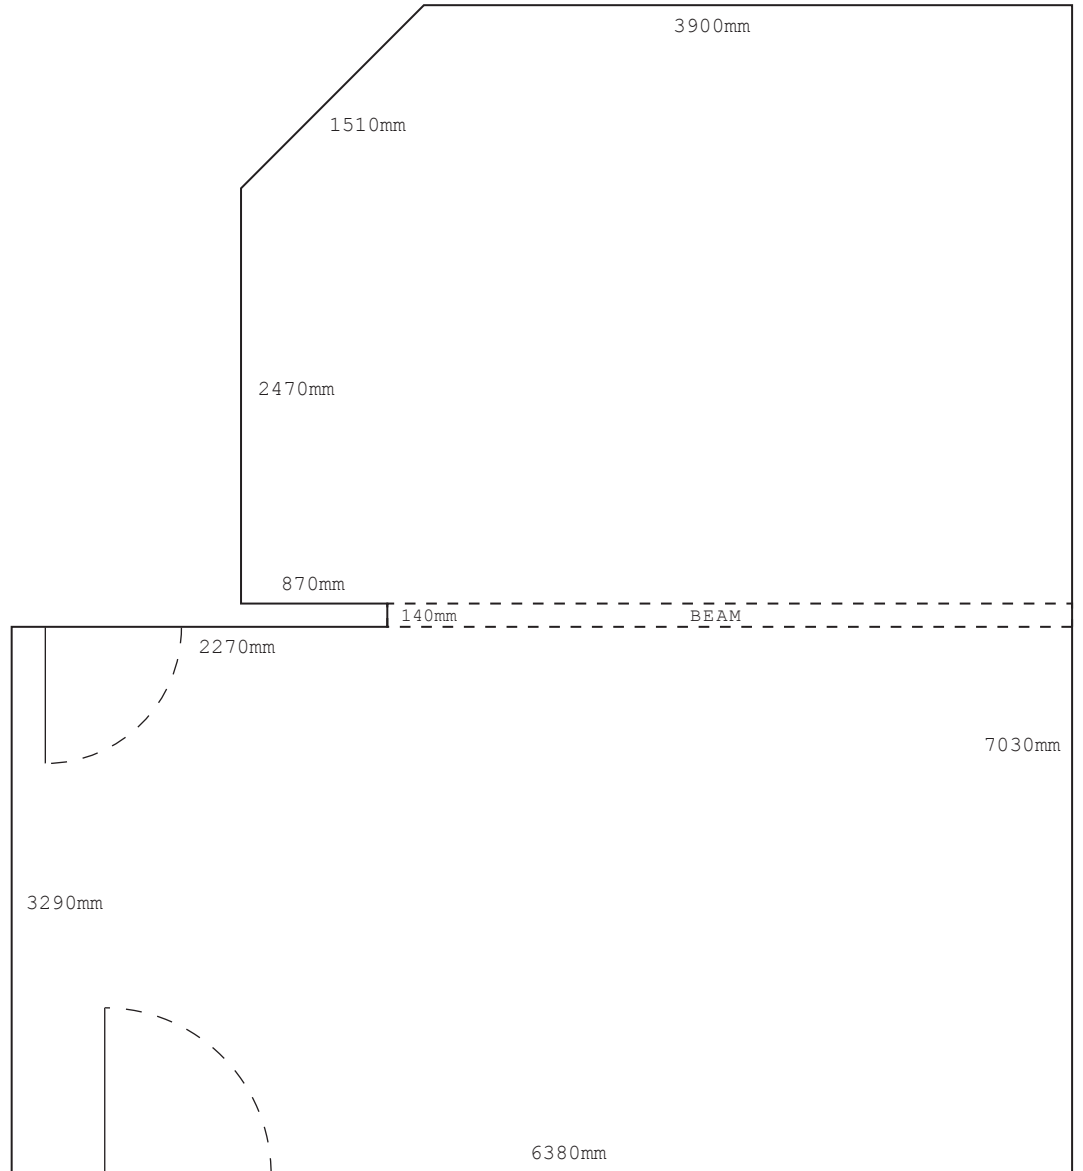

light projects

Ceiling height: 4000mm
Height to beam: 3780mm

Window frames: black, 45mm