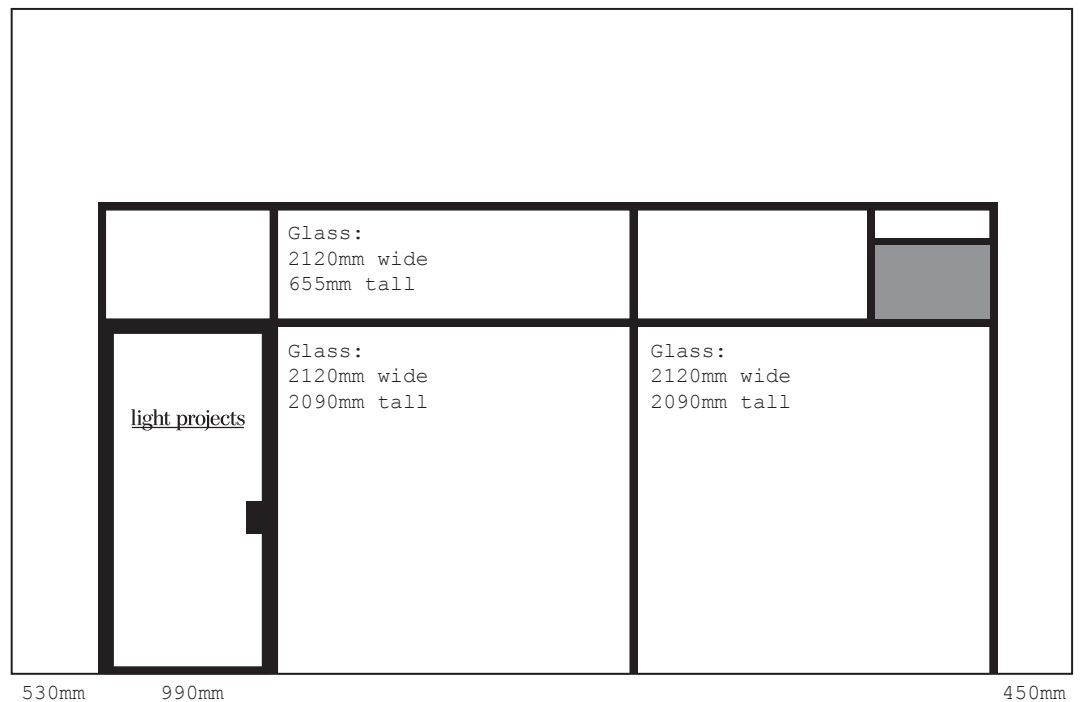

light projects

Ceiling height: 4000mm
Height to beam: 3780mm

Window frames: black, 45mm